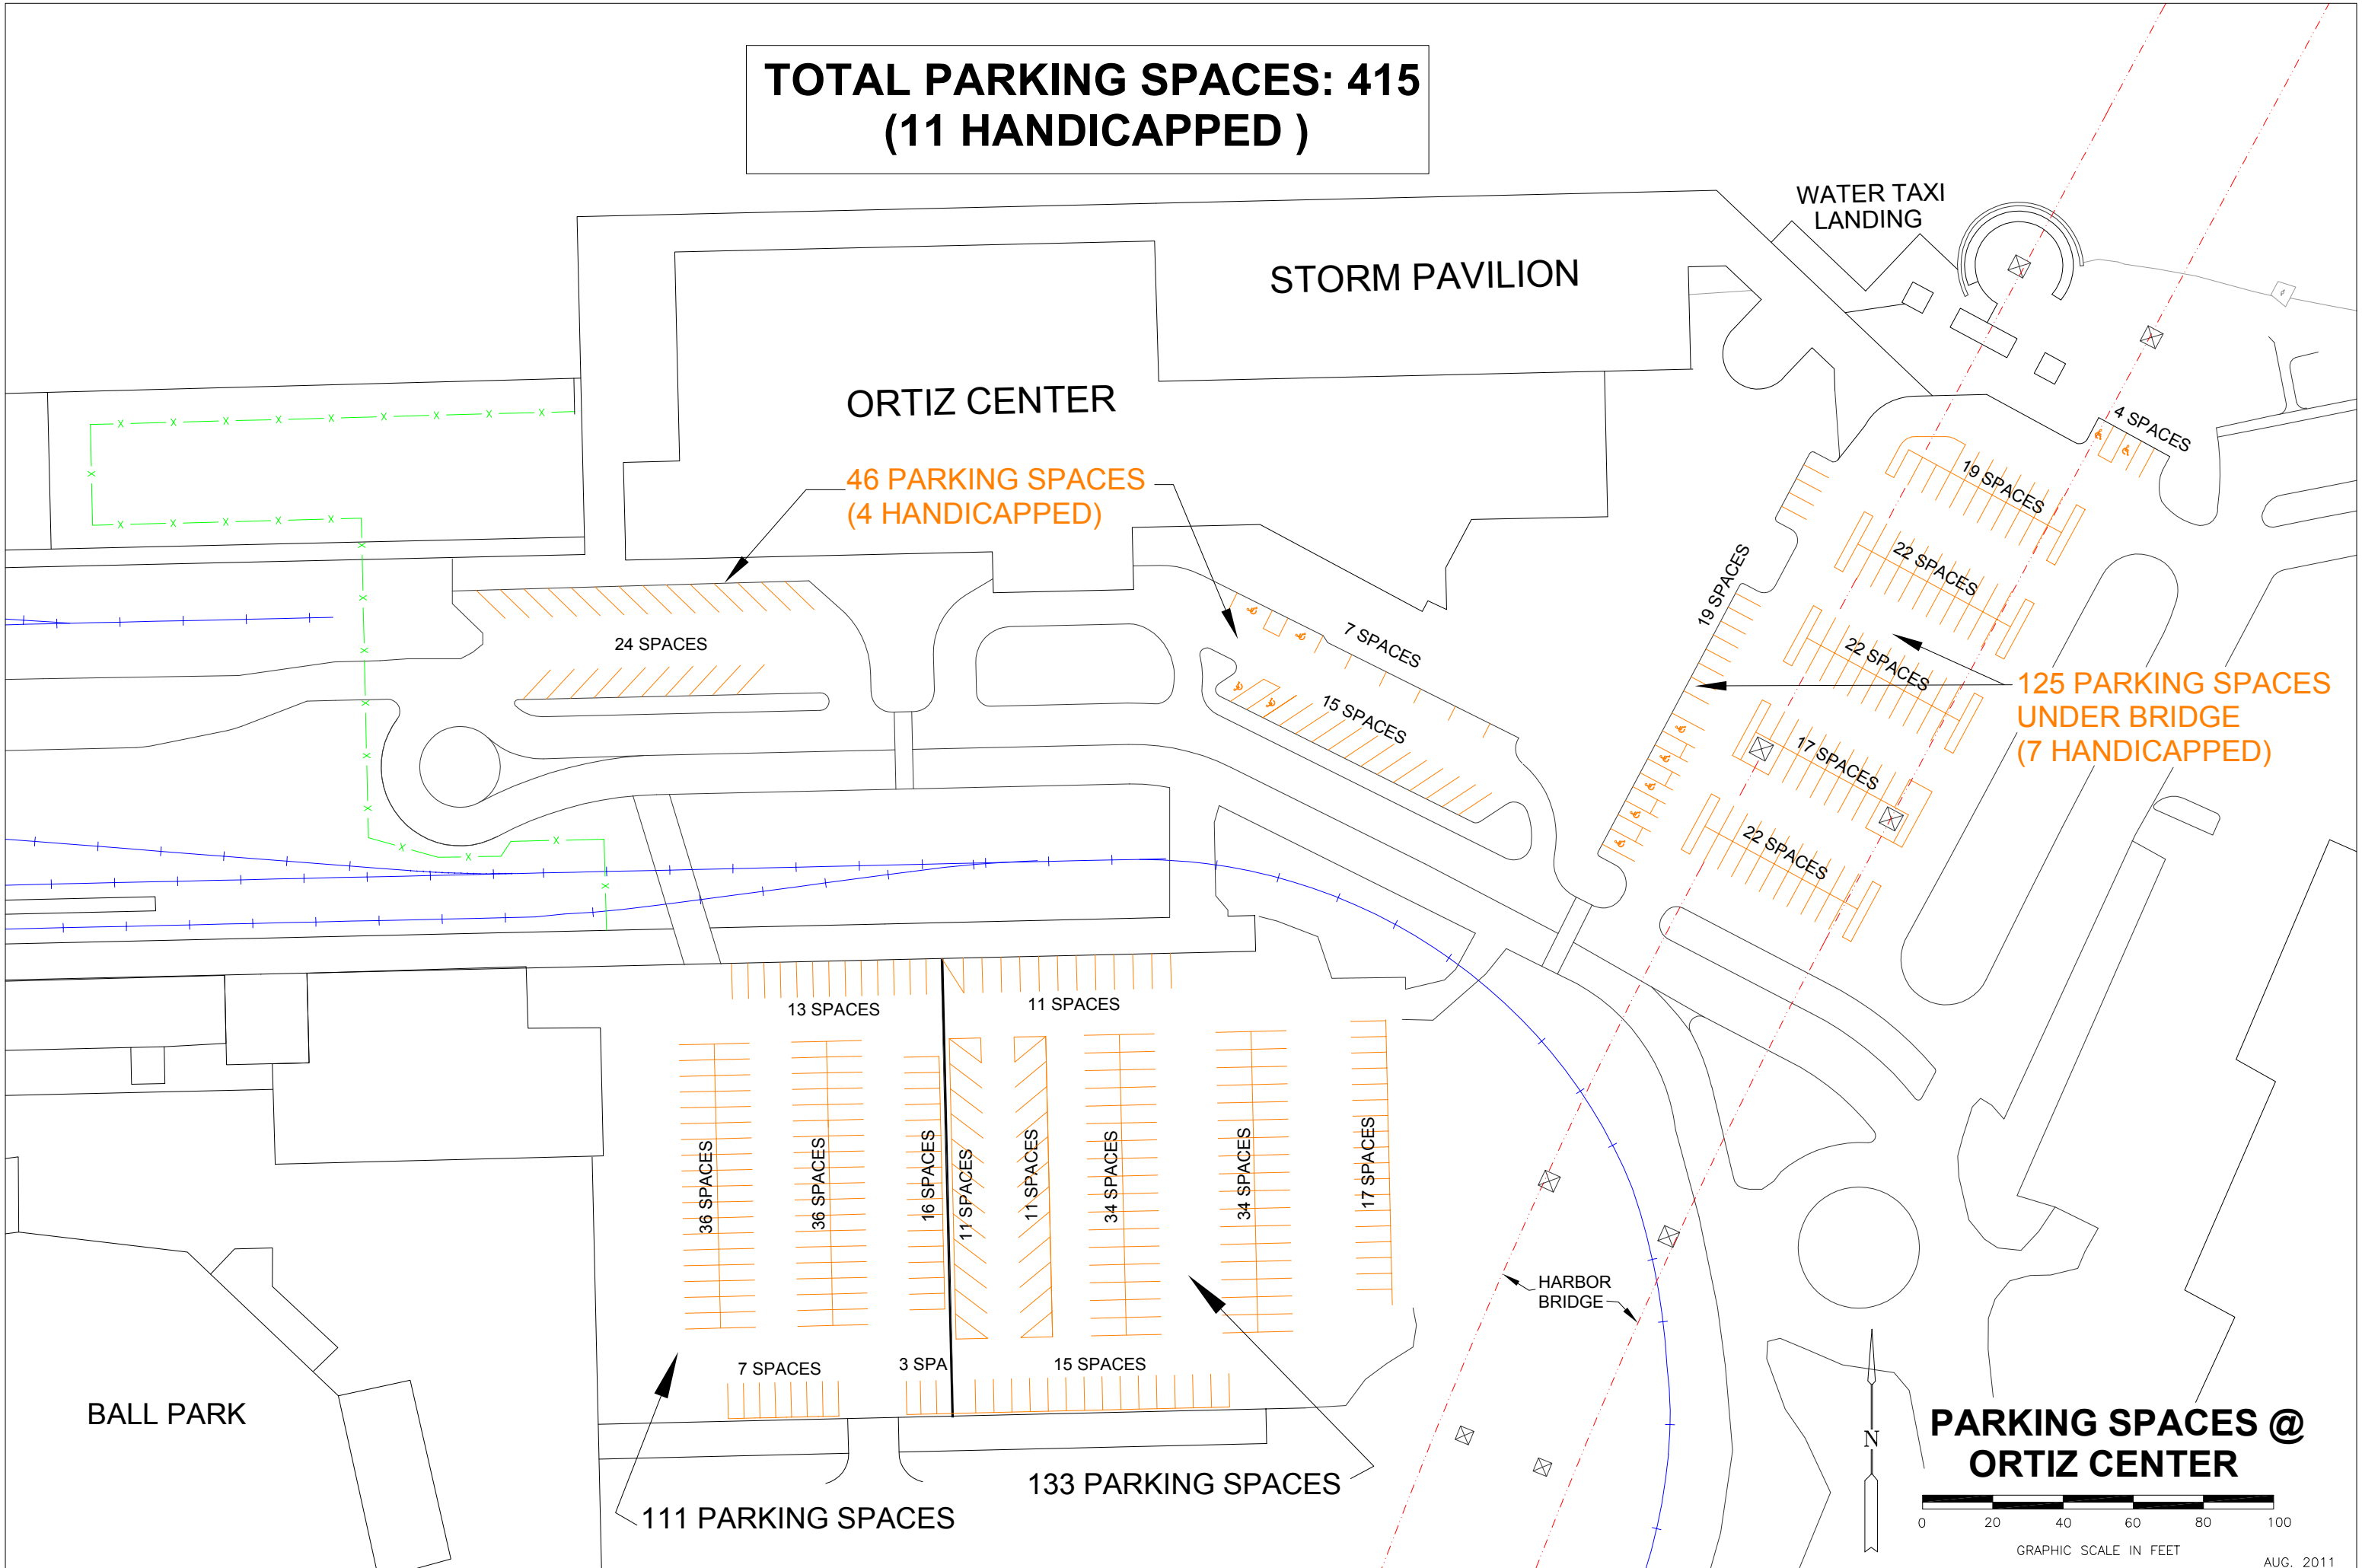

**TOTAL PARKING SPACES: 415
(11 HANDICAPPED)**

WATER TAXI LANDING

STORM PAVILION

ORTIZ CENTER

46 PARKING SPACES
(4 HANDICAPPED)

24 SPACES

7 SPACES

15 SPACES

19 SPACES

19 SPACES

22 SPACES

22 SPACES

125 PARKING SPACES
UNDER BRIDGE
(7 HANDICAPPED)

17 SPACES

22 SPACES

13 SPACES

11 SPACES

36 SPACES

36 SPACES

16 SPACES

11 SPACES

11 SPACES

34 SPACES

34 SPACES

17 SPACES

7 SPACES

3 SPA

15 SPACES

111 PARKING SPACES

133 PARKING SPACES

BALL PARK

HARBOR BRIDGE